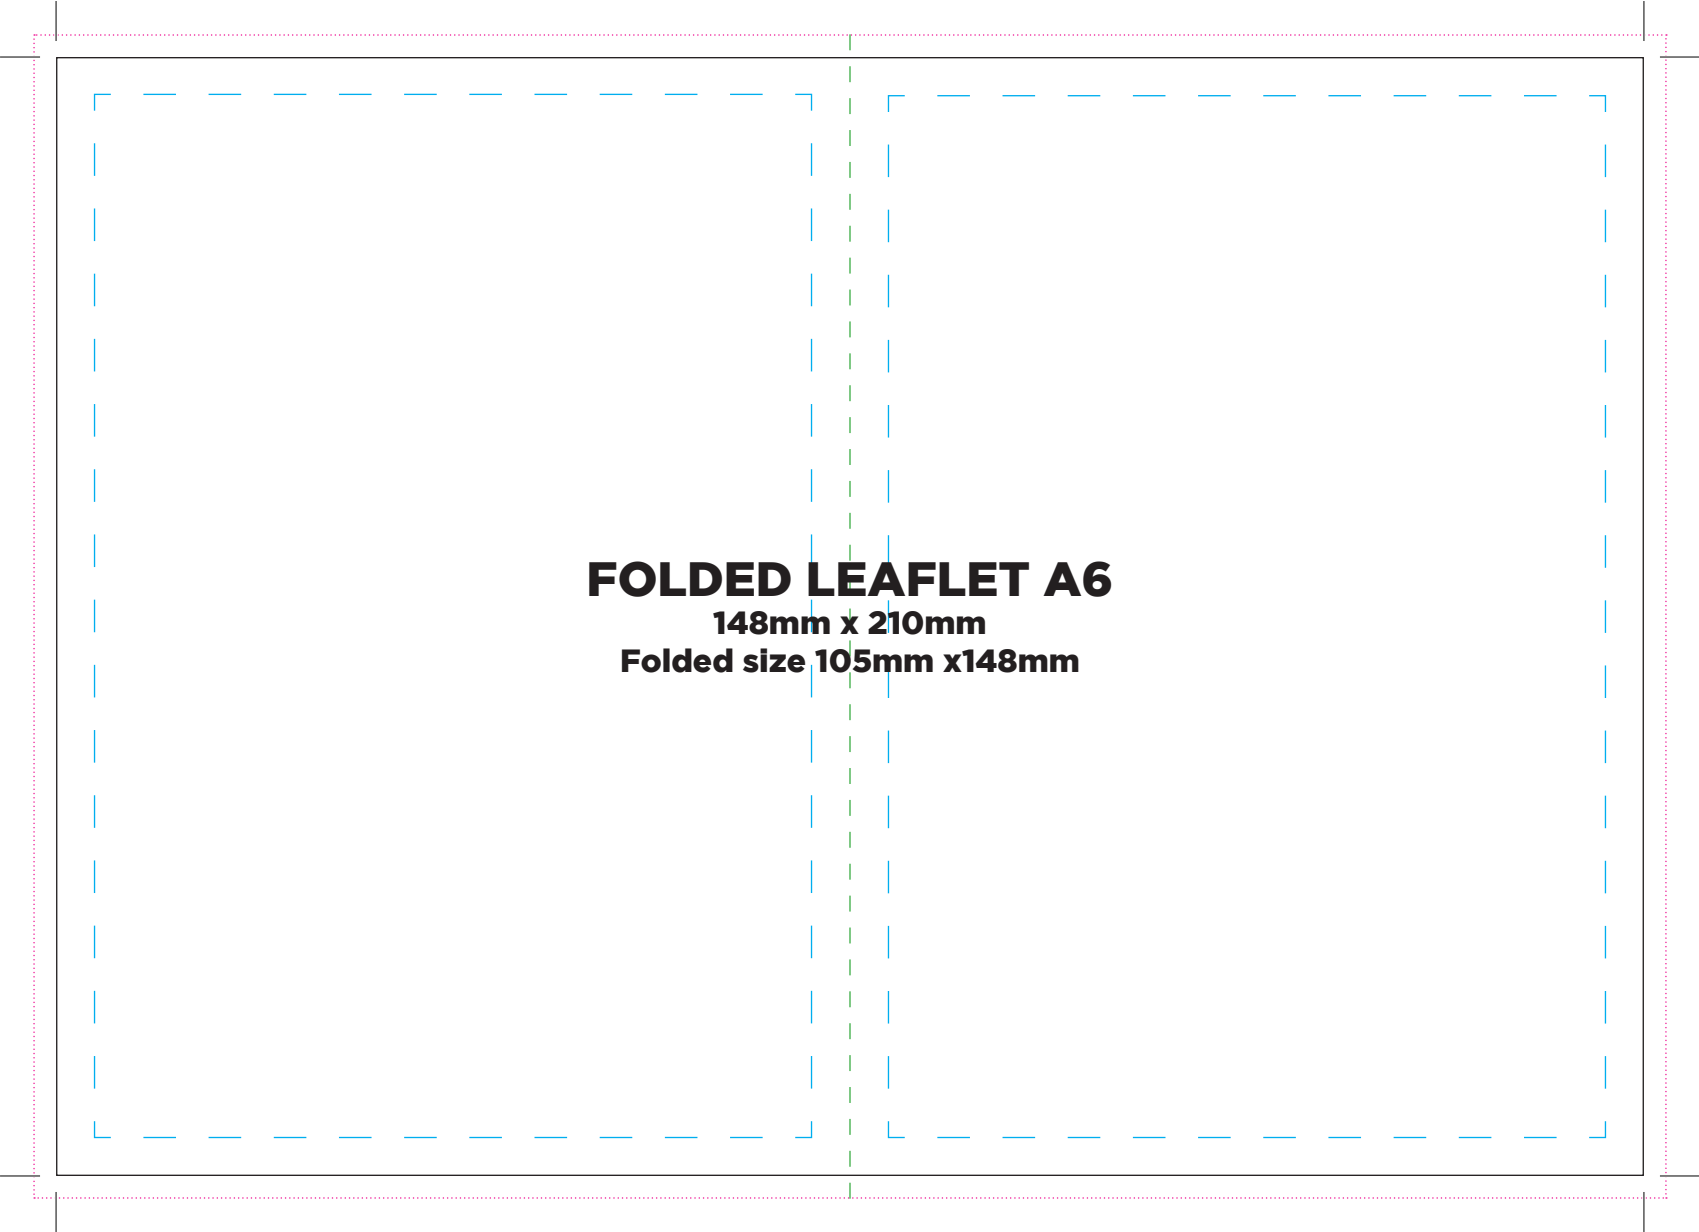

3mm bleed
5mm quiet area - - - - -
Cutting line _____
Folding line - - - - -

FOLDED LEAFLET A6
148mm x 210mm
Folded size 105mm x148mm